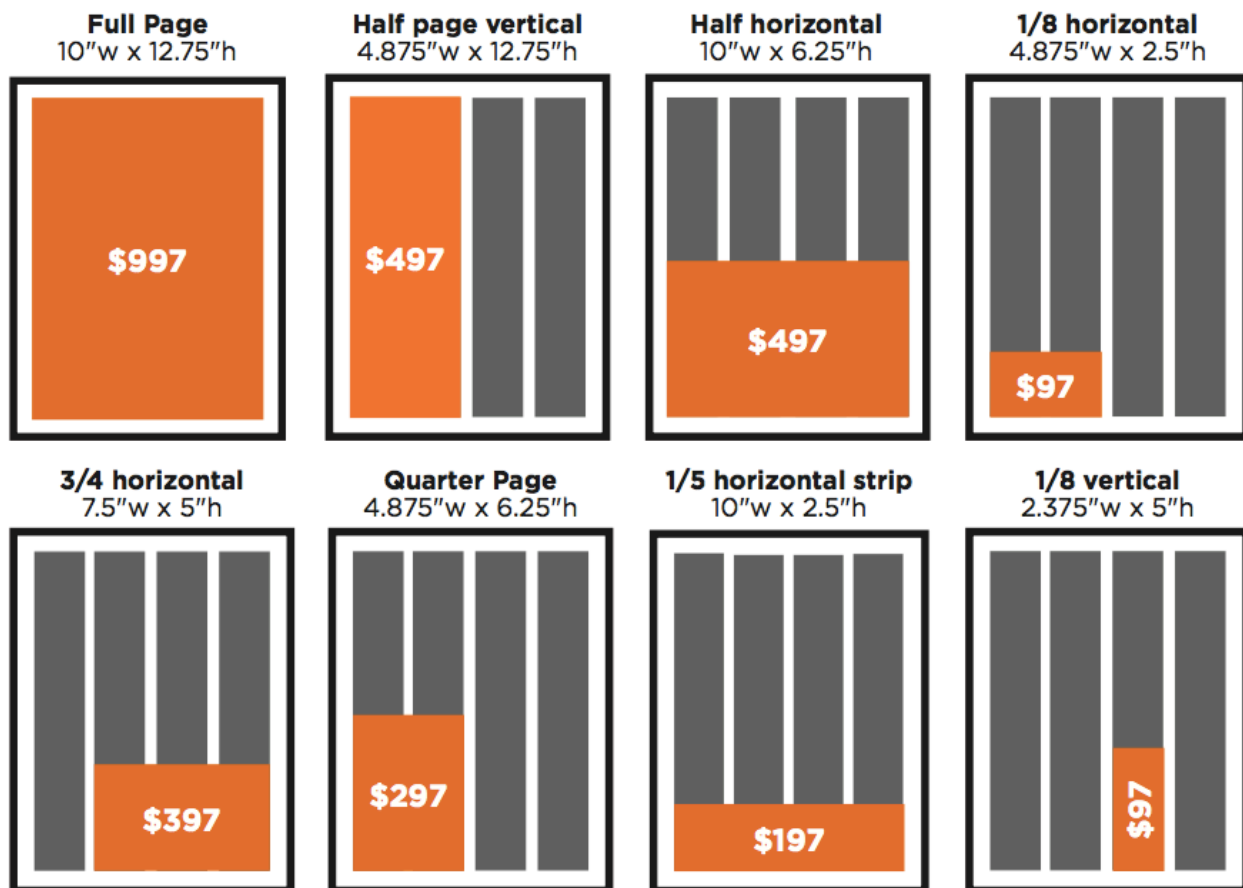

With Nonprofit Ad Space Matching, businesses and organizations that purchase an ad at full price may select a nonprofit they wish to benefit. We'll match the size, providing your selected nonprofit with equal space in our newspaper for either an ad or a column.\* This gives the nonprofit a chance to get the word out about their services and events for our more than 20,000 readers, without spending a cent on ad space.

**Color:** add \$397 to any size.

\*Selected nonprofit is responsible for supplying its own artwork or content for matched space.