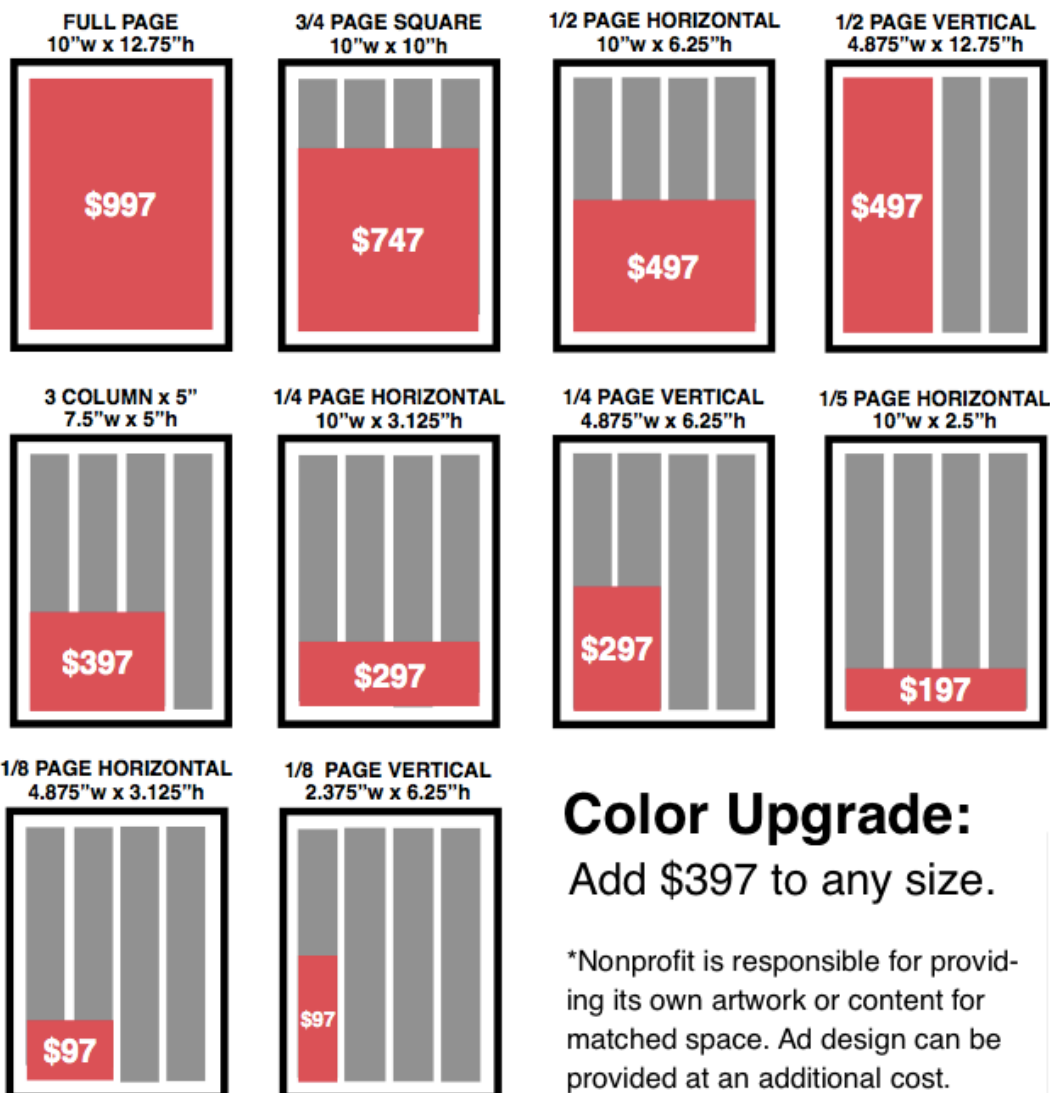

International Examiner

The Newspaper of the Northwest Asian Pacific American Communities | Find Your InspirAsian.
409 Maynard Ave. S. #203 | Seattle, WA 98104 | Office: (206) 624-3925 | www.iexaminer.org

**Do you want greater visibility among Seattle's Asian-Pacific Islander community?
Looking for a way to support local nonprofits while also promoting your business?**

The *International Examiner* is offering an opportunity to support local nonprofits through our **Nonprofit Ad Space Matching** program.

With Nonprofit Ad Space Matching, businesses and organizations that purchase an ad at full price may select a nonprofit they wish to benefit. We'll match the size, providing your selected nonprofit with equal space in our newspaper for either an ad or a column.* This gives the nonprofit a chance to get the word out about their services and events to more than 20,000 readers, without spending a cent on ad space.

To take advantage of this opportunity, just let us know when coordinating your ad purchase that you would like to participate in Nonprofit Ad Space Matching. We'll work with the nonprofit you wish to benefit, helping them maximize their outreach.

*Nonprofit is responsible for providing its own artwork or content for matched space. Ad design can be provided at an additional cost.